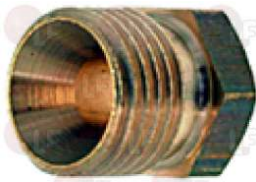

ALPENINOX 004961

3348029 FITTING FOR PIPE $\varnothing$ 4 mm
for model PEL 21-22