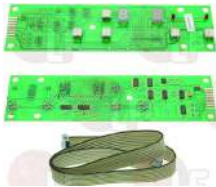

## Electronic printed-circuit boards

**3390382 CONTROL ELECTRONIC BOARD 183x50 mm**  
cable length 600 mm  
for Hot plate (ZANUSSI) DZ/CCE - EZ/LUSA  
for Hot plate electric (ZANUSSI) DZ/LCE

ALPENINOX 0C1897