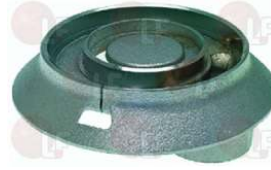

ALPENINOX

Suitable for:

3025241 BURNER HEAD $\varnothing$ 123 mm
series with conical connection
for Pot stove gas (ZANUSSI) - Series HD900