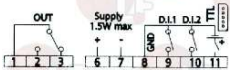

ALPENINOX 0S0302

ALPENINOX 083583

**3446209 TIMER EWTS950 LX 12Vac**  
 1 exchange relay outlet 8(3)A 250V  
 room temperature 0÷55°C  
 power supply 12Vca/dc  
 connections by screwed terminal block  
 size 74x32x60 mm  
 mounting hole 71x29 mm  
 for Bratt pan electric (ZANUSSI) BR80E - BR80EZ  
 for Bratt pan gas (ZANUSSI) BR80G - BR80GZ  
 for Pasta cooker gas (ZANUSSI) CRN/15G - CRN/15GA  
 CRN/15G2 - CRN/30G - CRN/30GA - CRN/30G2