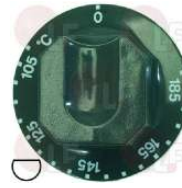

# ALPENINOX

Suitable for:

**3241506 BLACK KNOB ø 70 mm 105-185°C**  
D shaft hole 6x4.6 mm  
for Fryer (ZANUSSI) - Series N900 - Series PR700

ALPENINOX 059303

Suitable for:

**3241832 BLACK KNOB ø 70 mm 105-185°C**  
D shaft hole 8x6 mm  
for Fryer (WHIRLPOOL) - Series 700  
for Fryer (ZANUSSI) - Series 700