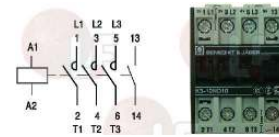

### 3454068 CONTACTOR BENEDIKT/JAGER K3-10ND10

10A 400V 4Kw  
coil 220/240V 50/60Hz  
3 normally open contacts  
1 normally open auxiliary contact  
for Boiling pan (ZANUSSI)  
for Bratt pan (ZANUSSI)  
for Fryer (ZANUSSI)  
for Pasta cooker (ZANUSSI)