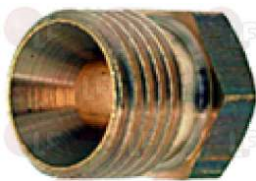

ALPENINOX 0A2001

3348029 FITTING FOR PIPE ø 4 mm
for model PEL 21-22