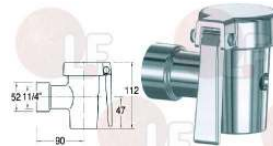

ALPENINOX 0H6412

**3356007 DRAIN TAP  $\varnothing$  1"1/2F TECNO**  
TAPERED SEAL - swivel nut  $\varnothing$  1"1/2F  
with gasket  
for BOILING PAN

ALPENINOX 0S0107

ALPENINOX 0S0110

ALPENINOX 002520

**3356153 DRAIN TAP  $\varnothing$  1"1/4F**  
with fixed connection  $\varnothing$  1"1/4F  
for Boiling pan (JUNO-RÖDER-SENKING)  
for Boiling pan (ZANUSSI)