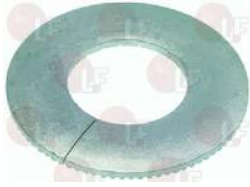

ALPENINOX

Suitable for:

3025028 FLAME SPREADER $\varnothing$ 200 mm
for floor SOLID TOP RANGE old series