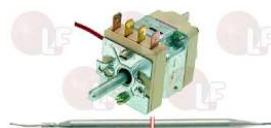

ALPENINOX 051142

3444560 SINGLE-PHASE THERMOSTAT 30-90°C

D-shaped pin 6x4.6 mm
capillary covered length 1450 mm - 23A 400V
bulb $\varnothing$ 6x90 mm
for Food-service trolley (ZANUSSI)