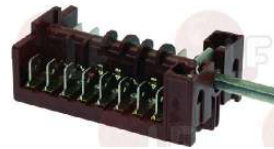

ALPENINOX 059544

3057142 SELECTOR SWITCH 0-3 POSITIONS
contact capacity 16A 250V - max 150°C
D-shaft $\varnothing$ 6x4.6 mm
for Oven under cooktop (WHIRLPOOL) - Series 700
Series 701
for Oven under cooktop (ZANUSSI) - Series HD700
Series H700 - Series PR700 - Series R701