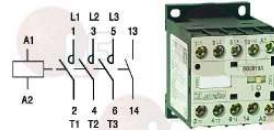

ALPENINOX 086169

Suitable for:

3446556 CONTACTOR LOVATO BG0910A
coil 9A 230V 50/60Hz 4Kw
3 normally open contacts
1 normally open auxiliary contact