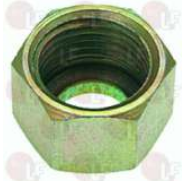

Suitable for:

3348043 PIPE FITTING $\varnothing$ 10 mm
for model PEL 20-21

ALPENINOX 0A2125

3020078 TUBING NUT FOR 6 mm $\varnothing$ PIPE

ALPENINOX 003859

3348076 GAS COCK 21/SV
with pilot flame
fittings $\varnothing$ M16x1.5mm
thermocouple connection M8x1 mm
D-shaped pin $\varnothing$ 8x6.5 mm
for Pot stove (ZANUSSI) - Series HD900

ALPENINOX 0A2169

ALPENINOX 059367

ALPENINOX 059460

3348029 FITTING FOR PIPE $\varnothing$ 4 mm
for model PEL 21-22

ALPENINOX 052125

3348036 OLIVE FOR 4 mm $\varnothing$ PIPE
for model PEL 21-22

ALPENINOX 052127

ALPENINOX

Suitable for:

3348044 PIPE OLIVE $\varnothing$ 10 mm
for model PEL 20 - 21

ALPENINOX 060325

3348021 CAP WITH PIN $\varnothing$ 8x6.5 mm
pin length 22 mm
for model PEL 21S

ALPENINOX 002185

3182011 MAGNETIC UNIT PEL SMALL HEADED
 $\varnothing$ head 15 mm - $\varnothing$ end 11 mm - length 44 mm
for PEL tap models 20-21
for EGA tap model 25213
for JUNKERS tap model CH110

ALPENINOX 056595

3348037 PILOT OLIVE FOR PIPE $\varnothing$ 6 mm
for model PEL 21-22

ALPENINOX 020992