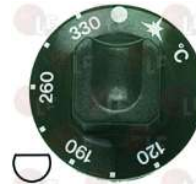

ALPENINOX 059249

3241105 GREY KNOB $\varnothing$ 55 mm 120-330°C
D shaft hole 8x6.5 mm
for Oven under cooktop (ZANUSSI) - Series HD900