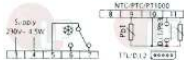

Electronic thermostats and controllers

3445375 THERMOSTAT ELIWELL IDPlus 902
230V 50/60Hz
1 relay output 8A for compressor
1 selectable NTC/PTC/PT1000 probe (not included)
1 programmable digital/temperature input
TTL input for copy card connection
front dimension 74x32xdepth 59 mm
mounting hole 71x29 mm

ALPENINOX 0S0295

3445028 PROBE NTC PVC 4000 mm
temperature field -30°+80°C
bulb ø 6x20 mm