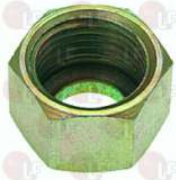

ALPENINOX 054166

3348043 PIPE FITTING $\varnothing$ 10 mm
for model PEL 20-21