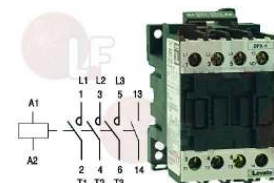

3446561 CONTACTOR LOVATO BF0910A

coil 9A 230V 50/60Hz 4.2Kw
3 normally open contacts
1 normally open auxiliary contact