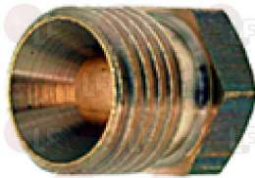

ALPENINOX 052125

3348014 GAS COCK 20/S
without pilot flame
fittings $\varnothing$ M16x1.5mm
thermocouple fitting M8x1
D-shaped pin $\varnothing$ 8x6.5mm