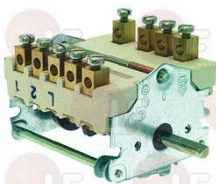

ALPENINOX 0C0320

**3057006 SELECTOR SWITCH 0-4 POSITIONS**  
 contact capacity 32A 250V - max 150°C  
 D-shaft  $\varnothing$  6x4.6 mm  
 for Kitchen electric (ZANUSSI) - Series H900

ALPENINOX 025300

**3057031 SELECTOR SWITCH 0-4 POSITIONS**  
 contact capacity 32A 250V-25A 400V - max 150°C  
 D-shaft  $\varnothing$  6x4.6 mm  
 for Pasta cooker electric (ANGELO PO)  
 Series JUNIOR - Series SENIOR - Series SUMMIT  
 for Pot stove electric (ANGELO PO) - Series ALPHA  
 Series DELTA - Series OMEGA - Series SENIOR  
 Series SUMMIT