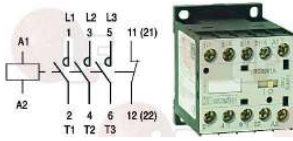

### 3446552 CONTACTOR LOVATO BG0610A

coil 6A 230V 50/60Hz 2.2Kw  
3 normally open contacts  
1 normally open auxiliary contact

ALPENINOX 086215

Suitable for:

**3446557 CONTACTOR LOVATO BG0901A**  
coil 9A 230V 50/60Hz 4Kw  
3 normally open contacts  
1 normally closed auxiliary contact