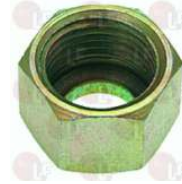

ALPENINOX

Suitable for:

3348043 PIPE FITTING ø 10 mm
for model PEL 20-21