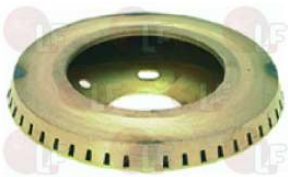

ALPENINOX 054095

ALPENINOX 056747

3025179 BURNER RING $\varnothing$ 90 mm
for Pot stove gas (LOTUS) - Series 650